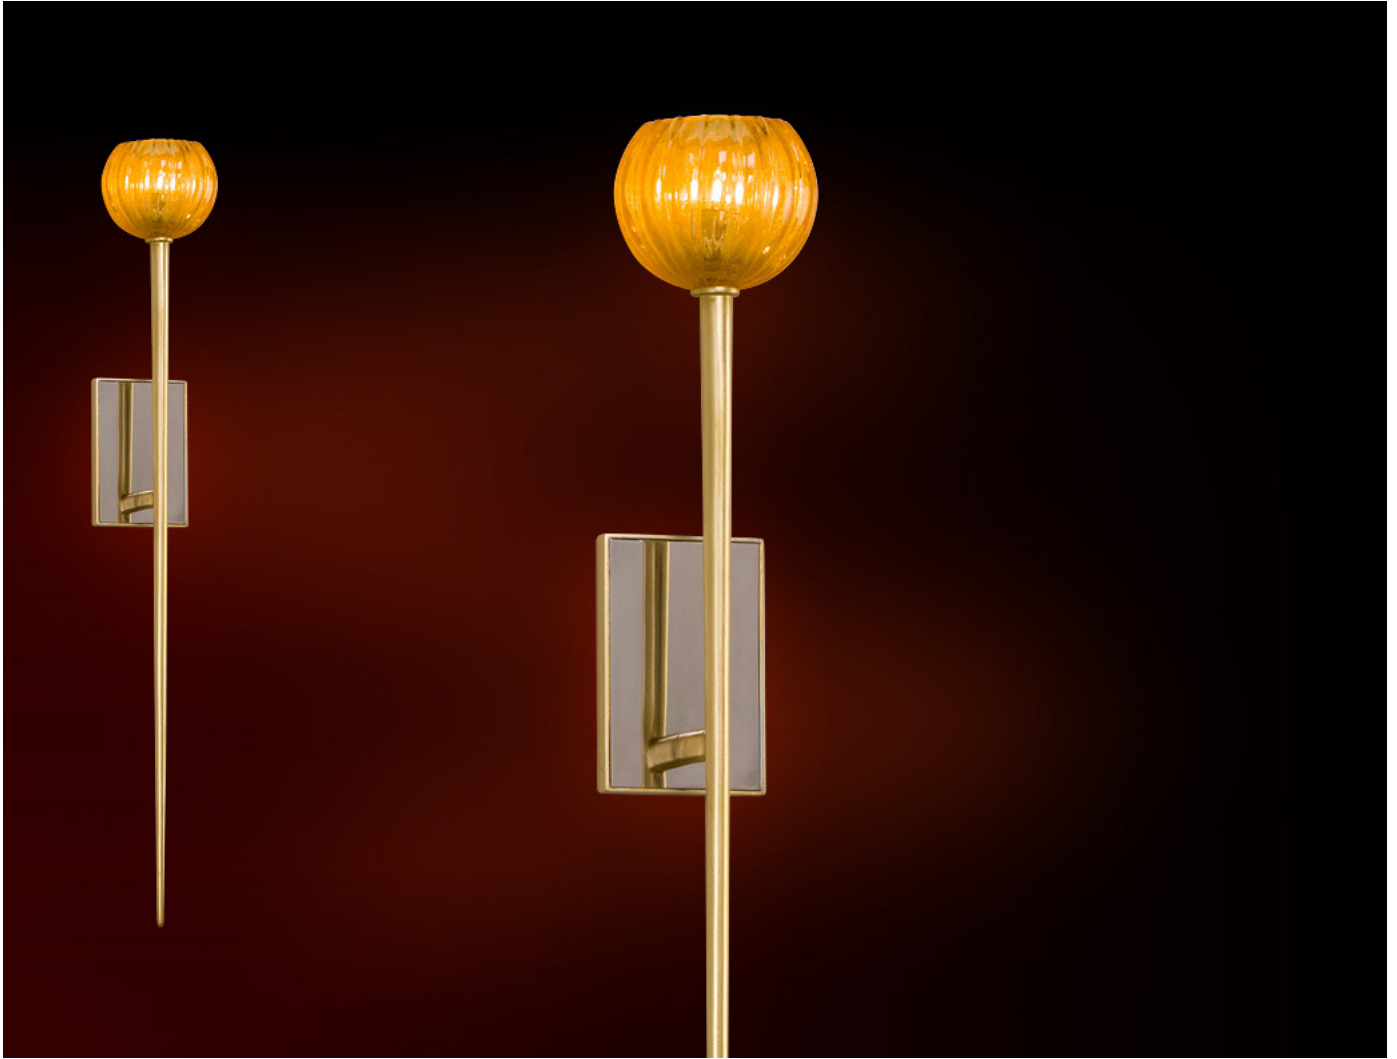

MERLIN

232-11

One Light Sconce

Gold Leaf

Venetian Glass

Hand Crafted Iron

5.75"W 36.25"H 5.75"EXT

Backplate: 4.5"W 6.75"H

1-50W G9 included

EXT = Extension

The logo for Corbett Lighting, featuring the word "CORBETT" in a serif font with a stylized, flowing graphic element above it.