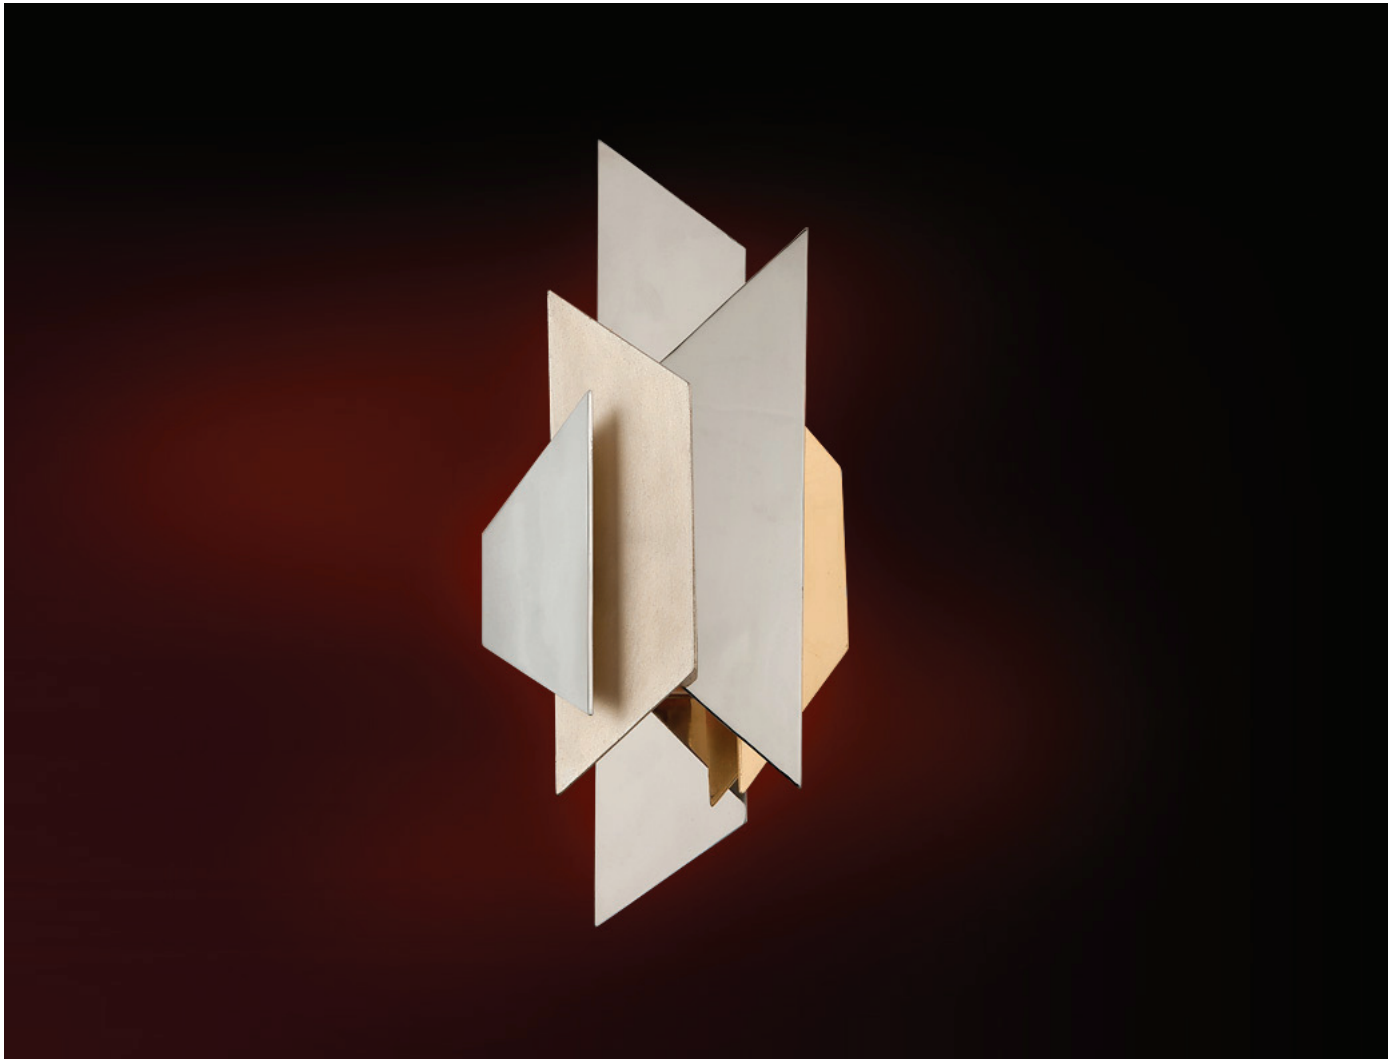

# MODERNIST

207-11

## One Light Sconce

Polished Stainless with Silver and Gold Leaf

Hand Crafted Iron and Stainless Steel

8.75"W 18.5"H 4"EXT

Backplate: 4.25"W 4.25"H 0.5"D

1-60W Cand Base

EXT = Extension

The logo for Corbett Lighting, featuring the word "CORBETT" in a bold, sans-serif font. A stylized, flowing, light-colored line loops around the letters, starting from the top right, curving under the "O", and ending at the bottom right.